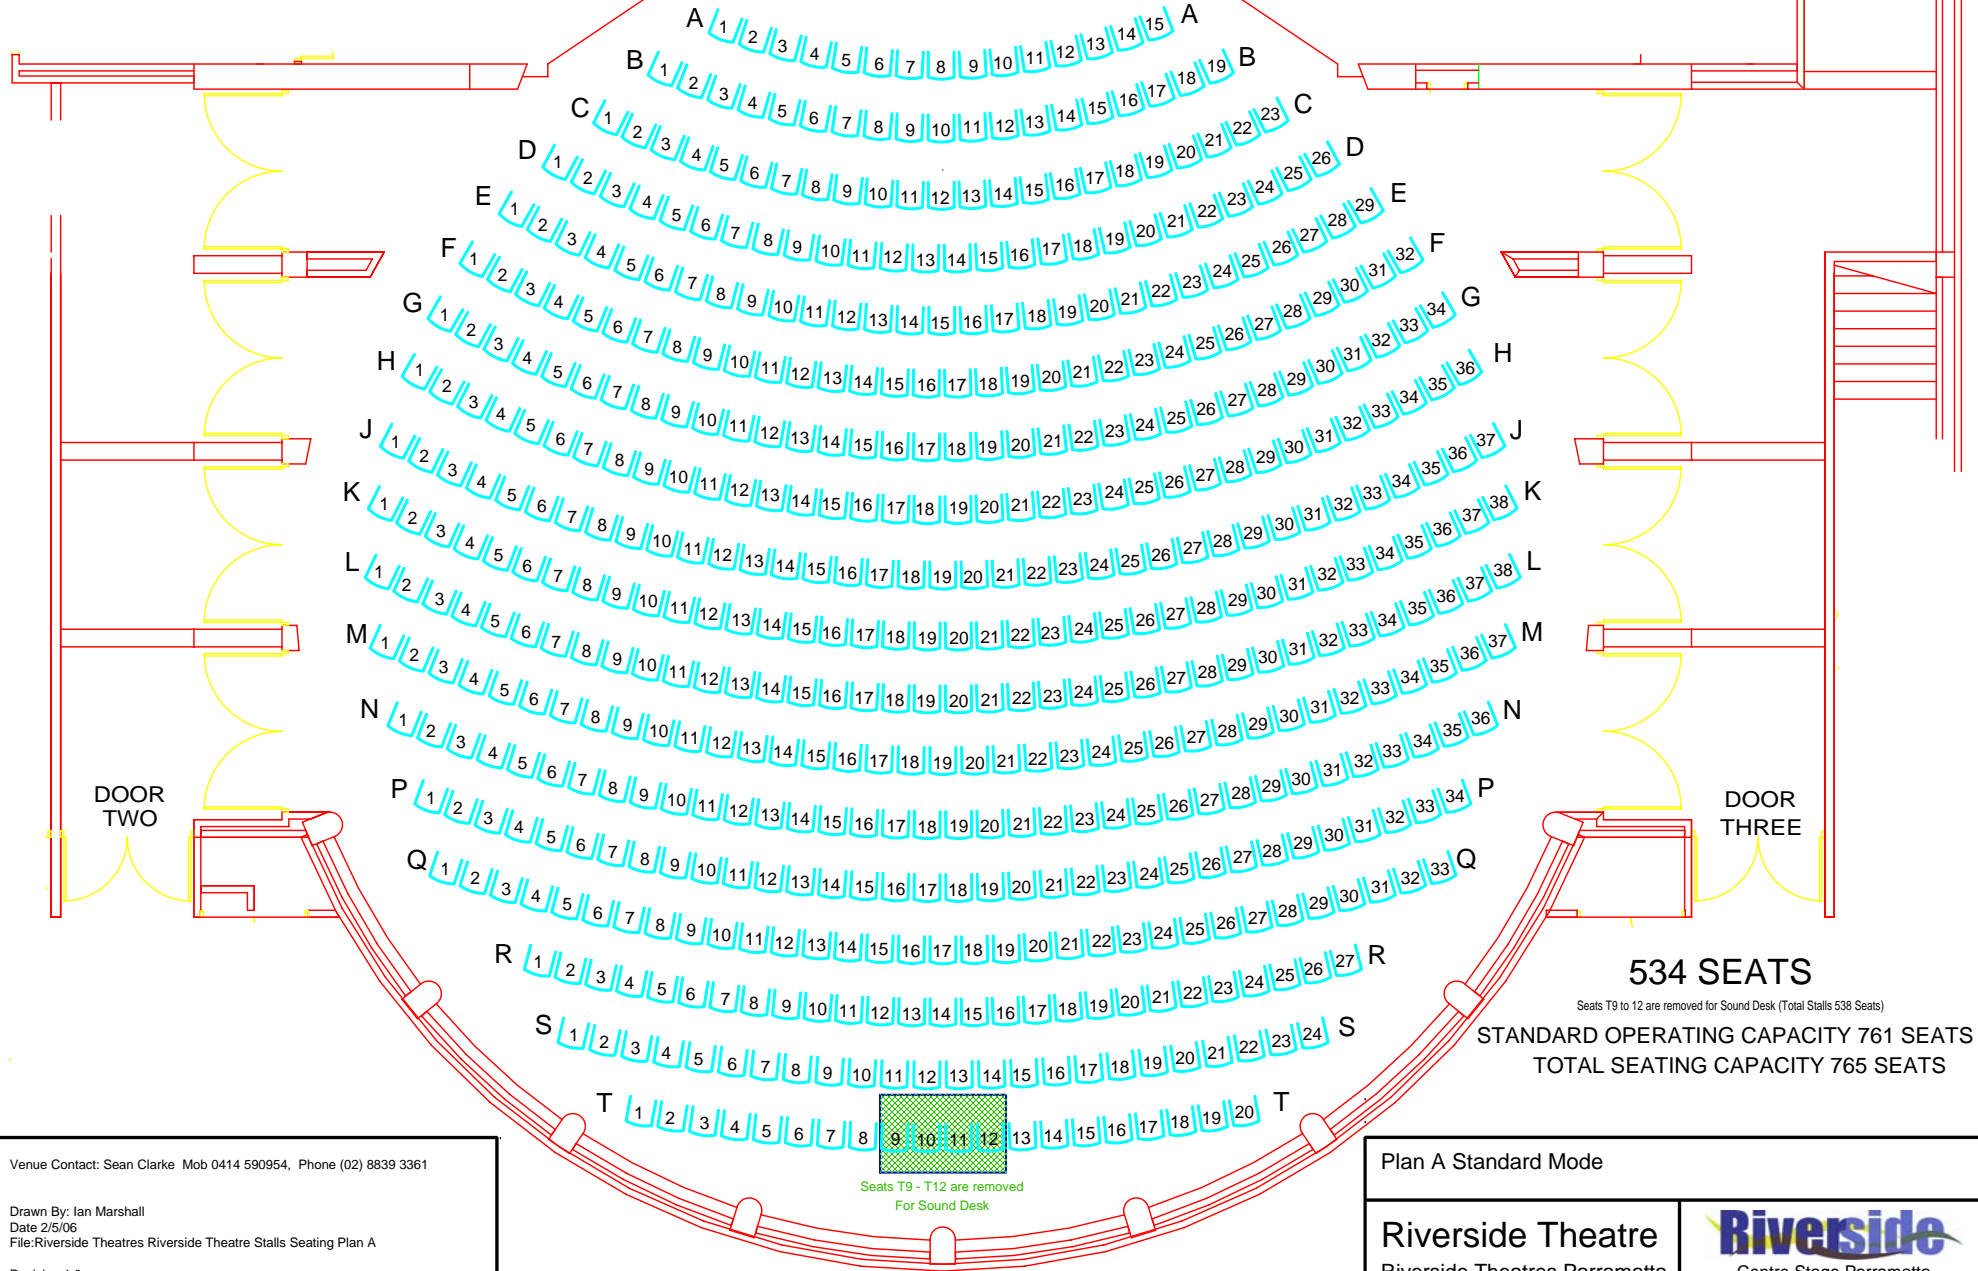

STAGE

534 SEATS

STANDARD OPERATING CAPACITY 761 SEATS

TOTAL SEATING CAPACITY 765 SEATS

Seats T9 - T12 are removed
For Sound Desk

Venue Contact: Sean Clarke Mob 0414 590954, Phone (02) 8839 3361
Drawn By: Ian Marshall
Date 2/5/06
File:Riverside Theatres Riverside Theatre Stalls Seating Plan A
Revision 1.0

Plan A Standard Mode
Riverside Theatre
Riverside Theatres Parramatta
Riverside
Centre Stage Parramatta